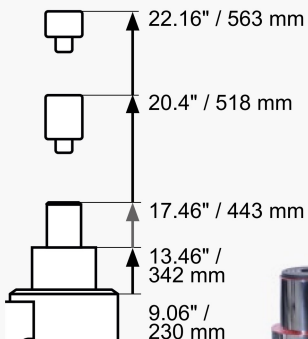

MEET THE NEW AIR HYDRAULIC JACKS

CP85030

30 TONS MAX.

Part # 894 108 5030

MAX HEIGHT 16.1 IN. / 409 MM

15 TONS
30 TONS

83.8 lbs
38 kg

CP85050

50 TONS MAX.

Part # 894 108 5050

MAX HEIGHT 18½ IN. / 472 MM

15 TONS
25 TONS
50 TONS

132.3 lbs
60 kg

CP85080

80 TONS MAX.

Part # 894 108 5080

MAX HEIGHT 22.16 IN. / 563 MM

50 TONS
80 TONS

227.1 lbs
103 kg

CP85100

100 TONS MAX.

Part # 894 108 5100

MAX HEIGHT 24 IN. / 610 MM

33 TONS
60 TONS
100 TONS

231.5 lbs
105 kg

For more information, please check the eCatalog on www.cp.com