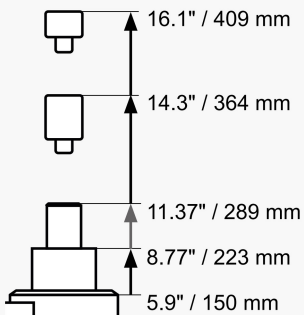

MEET THE NEW AIR HYDRAULIC JACKS

CP85030

30 TONS MAX.

Part # 894 108 5030

MAX HEIGHT 16.1 IN. / 409 MM

15 TONS
30 TONS

83.8 lbs
38 kg

CP85050

50 TONS MAX.

Part # 894 108 5050

MAX HEIGHT 18½ IN. / 472 MM

15 TONS
25 TONS
50 TONS

132.3 lbs
60 kg

CP85080

80 TONS MAX.

Part # 894 108 5080

MAX HEIGHT 22.16 IN. / 563 MM

50 TONS
80 TONS

227.1 lbs
103 kg

CP85100

100 TONS MAX.

Part # 894 108 5100

MAX HEIGHT 24 IN. / 610 MM

33 TONS
60 TONS
100 TONS

231.5 lbs
105 kg

For more information, please check the eCatalog on www.cp.com