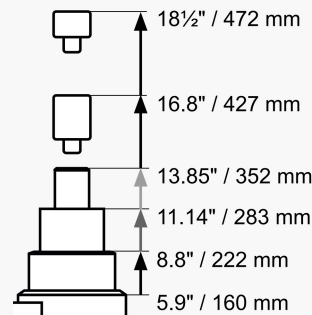

MEET THE NEW AIR HYDRAULIC JACKS

CP85030

30 TONS MAX.

Part # 894 108 5030

MAX HEIGHT 16.1 IN. / 409 MM

15 TONS
30 TONS

83.8 lbs
38 kg

CP85050

50 TONS MAX.

Part # 894 108 5050

MAX HEIGHT 18½ IN. / 472 MM

15 TONS
25 TONS
50 TONS

132.3 lbs
60 kg

CP85080

80 TONS MAX.

Part # 894 108 5080

MAX HEIGHT 22.16 IN. / 563 MM

50 TONS
80 TONS

227.1 lbs
103 kg

CP85100

100 TONS MAX.

Part # 894 108 5100

MAX HEIGHT 24 IN. / 610 MM

33 TONS
60 TONS
100 TONS

231.5 lbs
105 kg

For more information, please check the eCatalog on www.cp.com