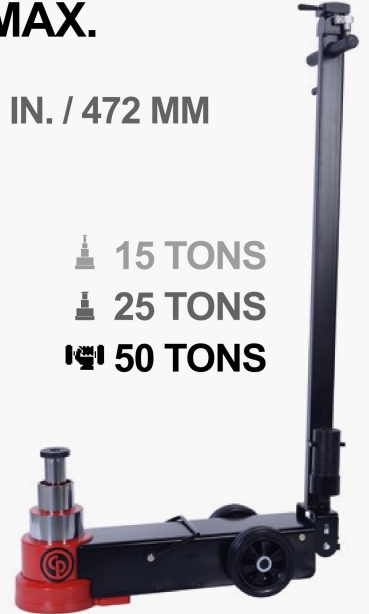

MEET THE NEW AIR HYDRAULIC JACKS

CP85030

30 TONS MAX.

Part # 894 108 5030

MAX HEIGHT 16.1 IN. / 409 MM

15 TONS
30 TONS

83.8 lbs
38 kg

CP85050

50 TONS MAX.

Part # 894 108 5050

MAX HEIGHT 18½ IN. / 472 MM

15 TONS
25 TONS
50 TONS

132.3 lbs
60 kg

CP85080

80 TONS MAX.

Part # 894 108 5080

MAX HEIGHT 22.16 IN. / 563 MM

50 TONS
80 TONS

227.1 lbs
103 kg

CP85100

100 TONS MAX.

Part # 894 108 5100

MAX HEIGHT 24 IN. / 610 MM

33 TONS
60 TONS
100 TONS

231.5 lbs
105 kg

For more information, please check the eCatalog on www.cp.com