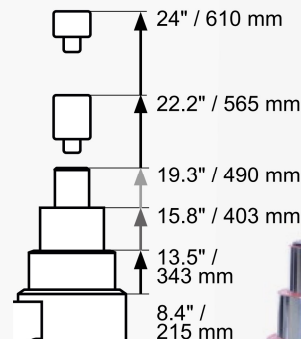

50 TONS MAX.

Part # 894 108 5050

MAX HEIGHT 18½ IN. / 472 MM

15 TONS
25 TONS
50 TONS

132.3 lbs
60 kg

CP85080

80 TONS MAX.

Part # 894 108 5080

MAX HEIGHT 22.16 IN. / 563 MM

50 TONS
80 TONS

227.1 lbs
103 kg

CP85100

100 TONS MAX.

Part # 894 108 5100

MAX HEIGHT 24 IN. / 610 MM

33 TONS
60 TONS
100 TONS

231.5 lbs
105 kg

For more information, please check the eCatalog on www.cp.com